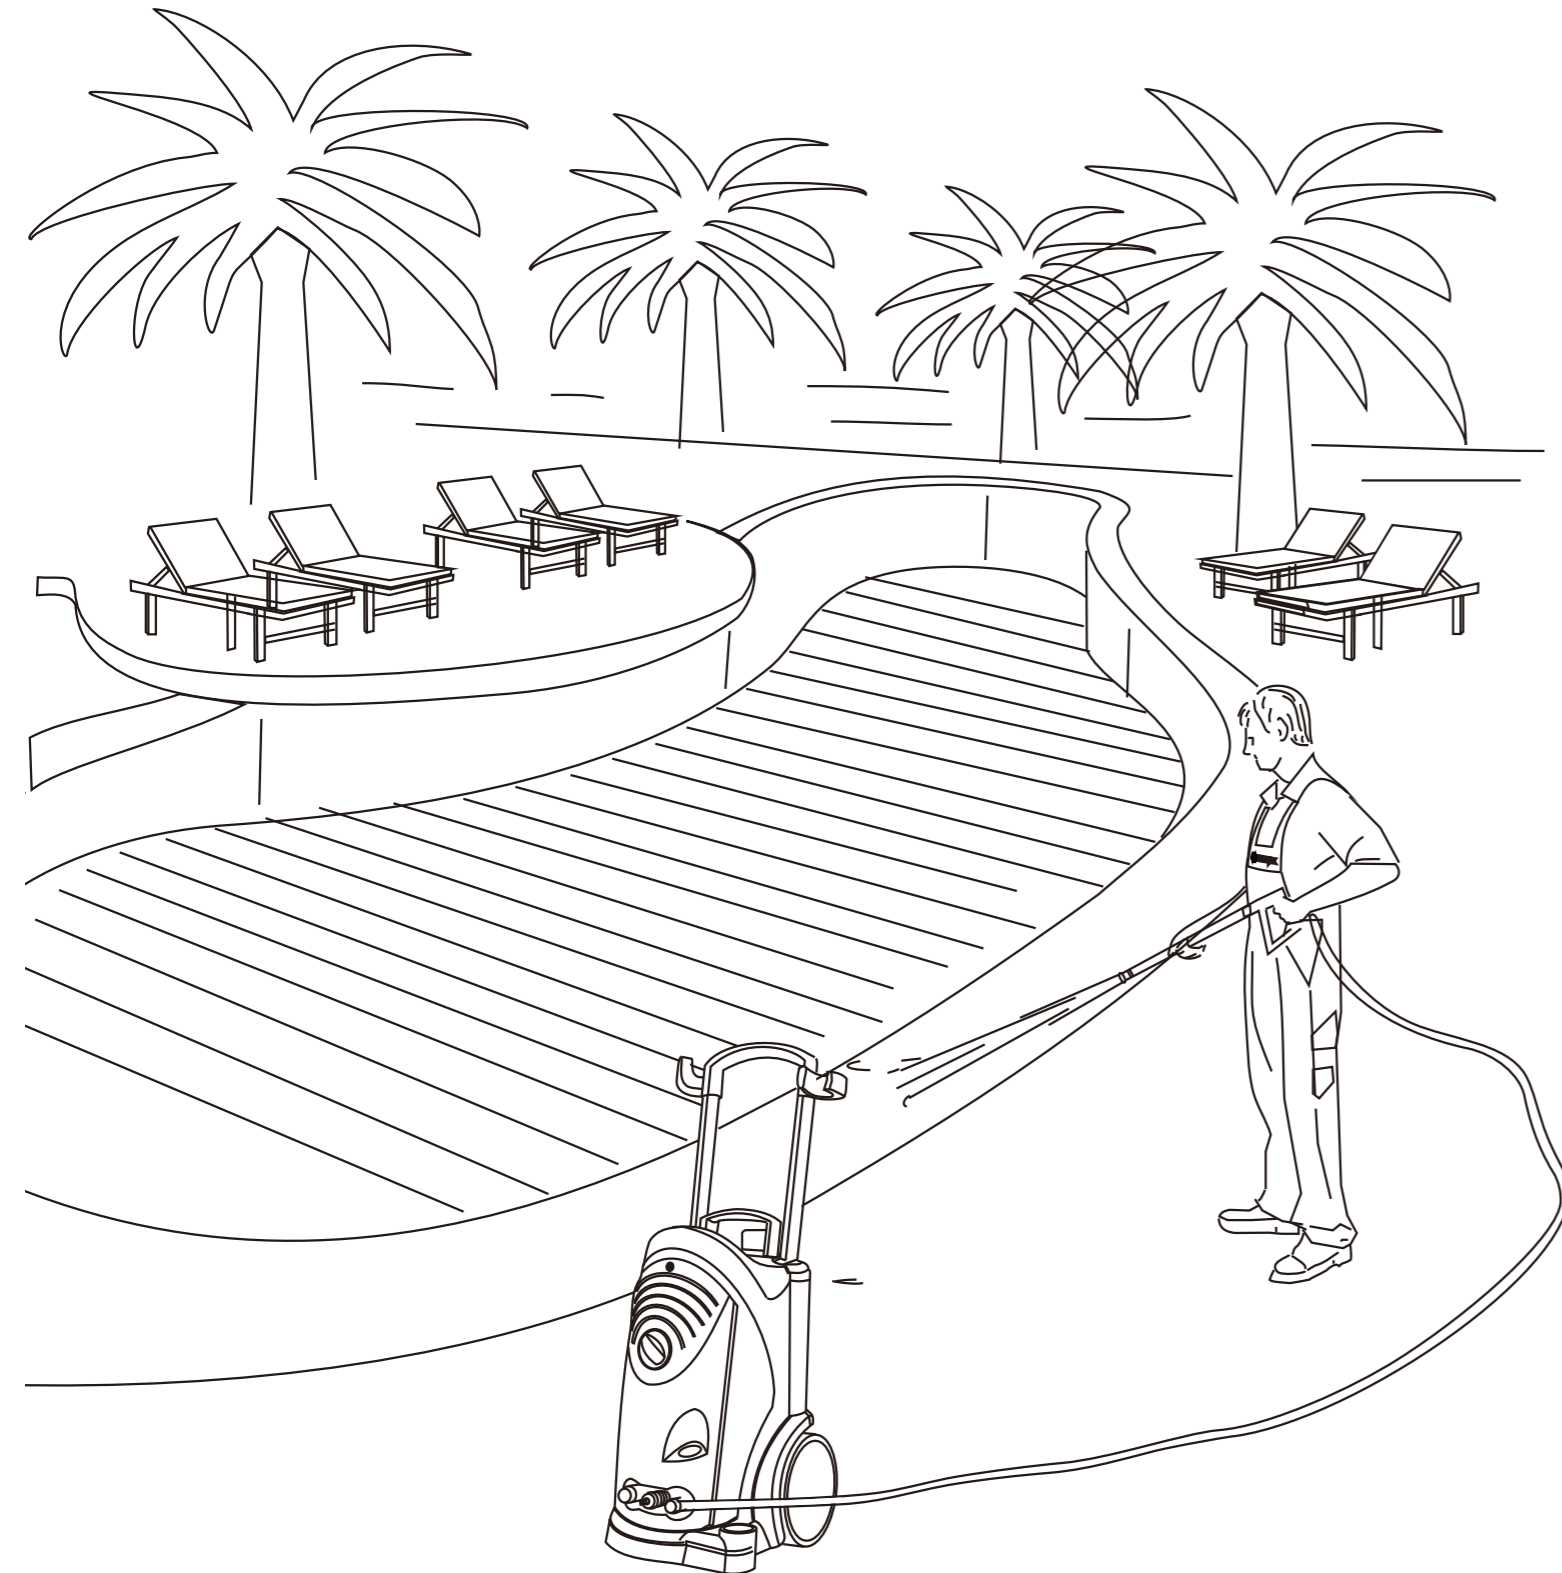

# 移动式高压冷水清洗机

## MOBILE HIGH PRESSURE COLDWATER CLEANER

### 产品特点

PRODUCT CHARACTERISTICS

**Saving Bills**  
Axial pump is small, light and compact. Can adjust the flow by adjusting the swash plate angle. Self priming.

**Insulation plastic**  
Keeps your usage safety.

**Vertical design**  
Avoids the operate breakdown because of the oil&water leakage.

**The flexible wheel**  
Makes your cleaning much more convenient.